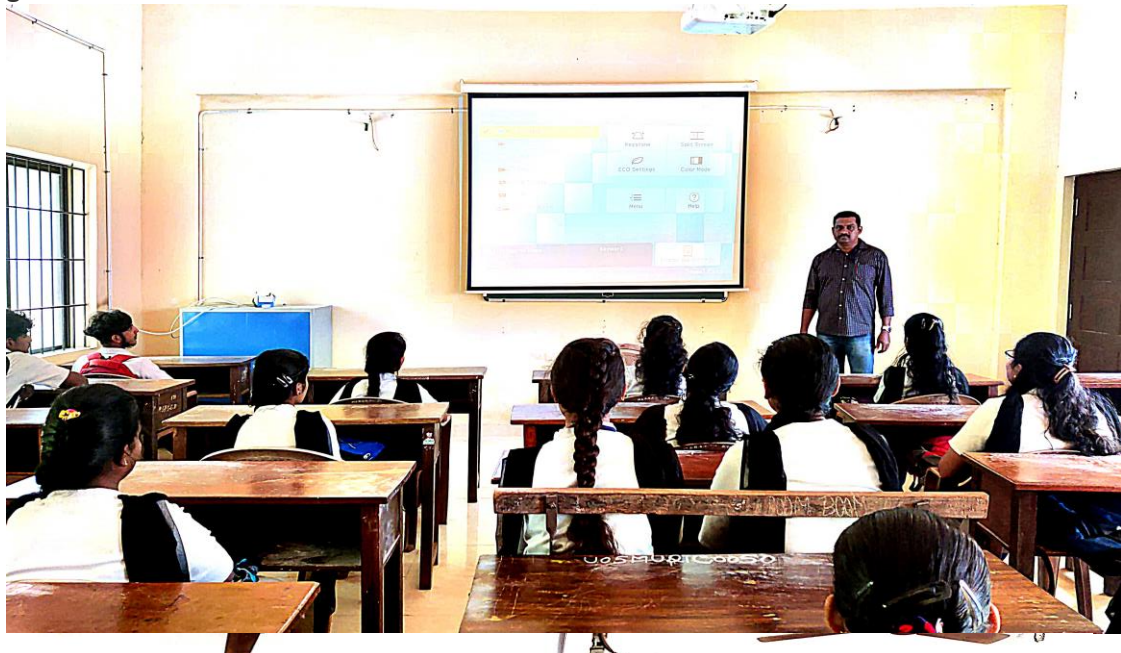

Computer laboratory is well furnished with 45 Wi-fi enabled computers. Free browsing facility is provided for students and staff. Printing facility is available in the lab.

Computer laboratory

The college Auditorium has 300 seating capacity. It has an elevated wide stage and podium. Advanced sound system is installed and maintained regularly. Good lighting arrangements is available. The auditorium is used to facilitate multiple programmes like yoga, cultural training and other programmes involving students.

Mini conference halls is well equipped with Wi-fi connected computers to hold seminars, conferences and workshops. Add-on *Course on Accounting and Taxation*, soft skill training, personality development programmes are conducted.